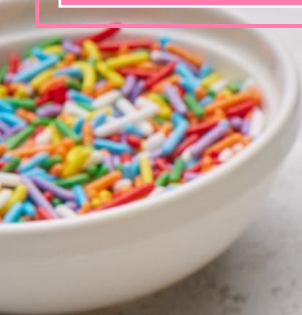

Classic Cupcakes